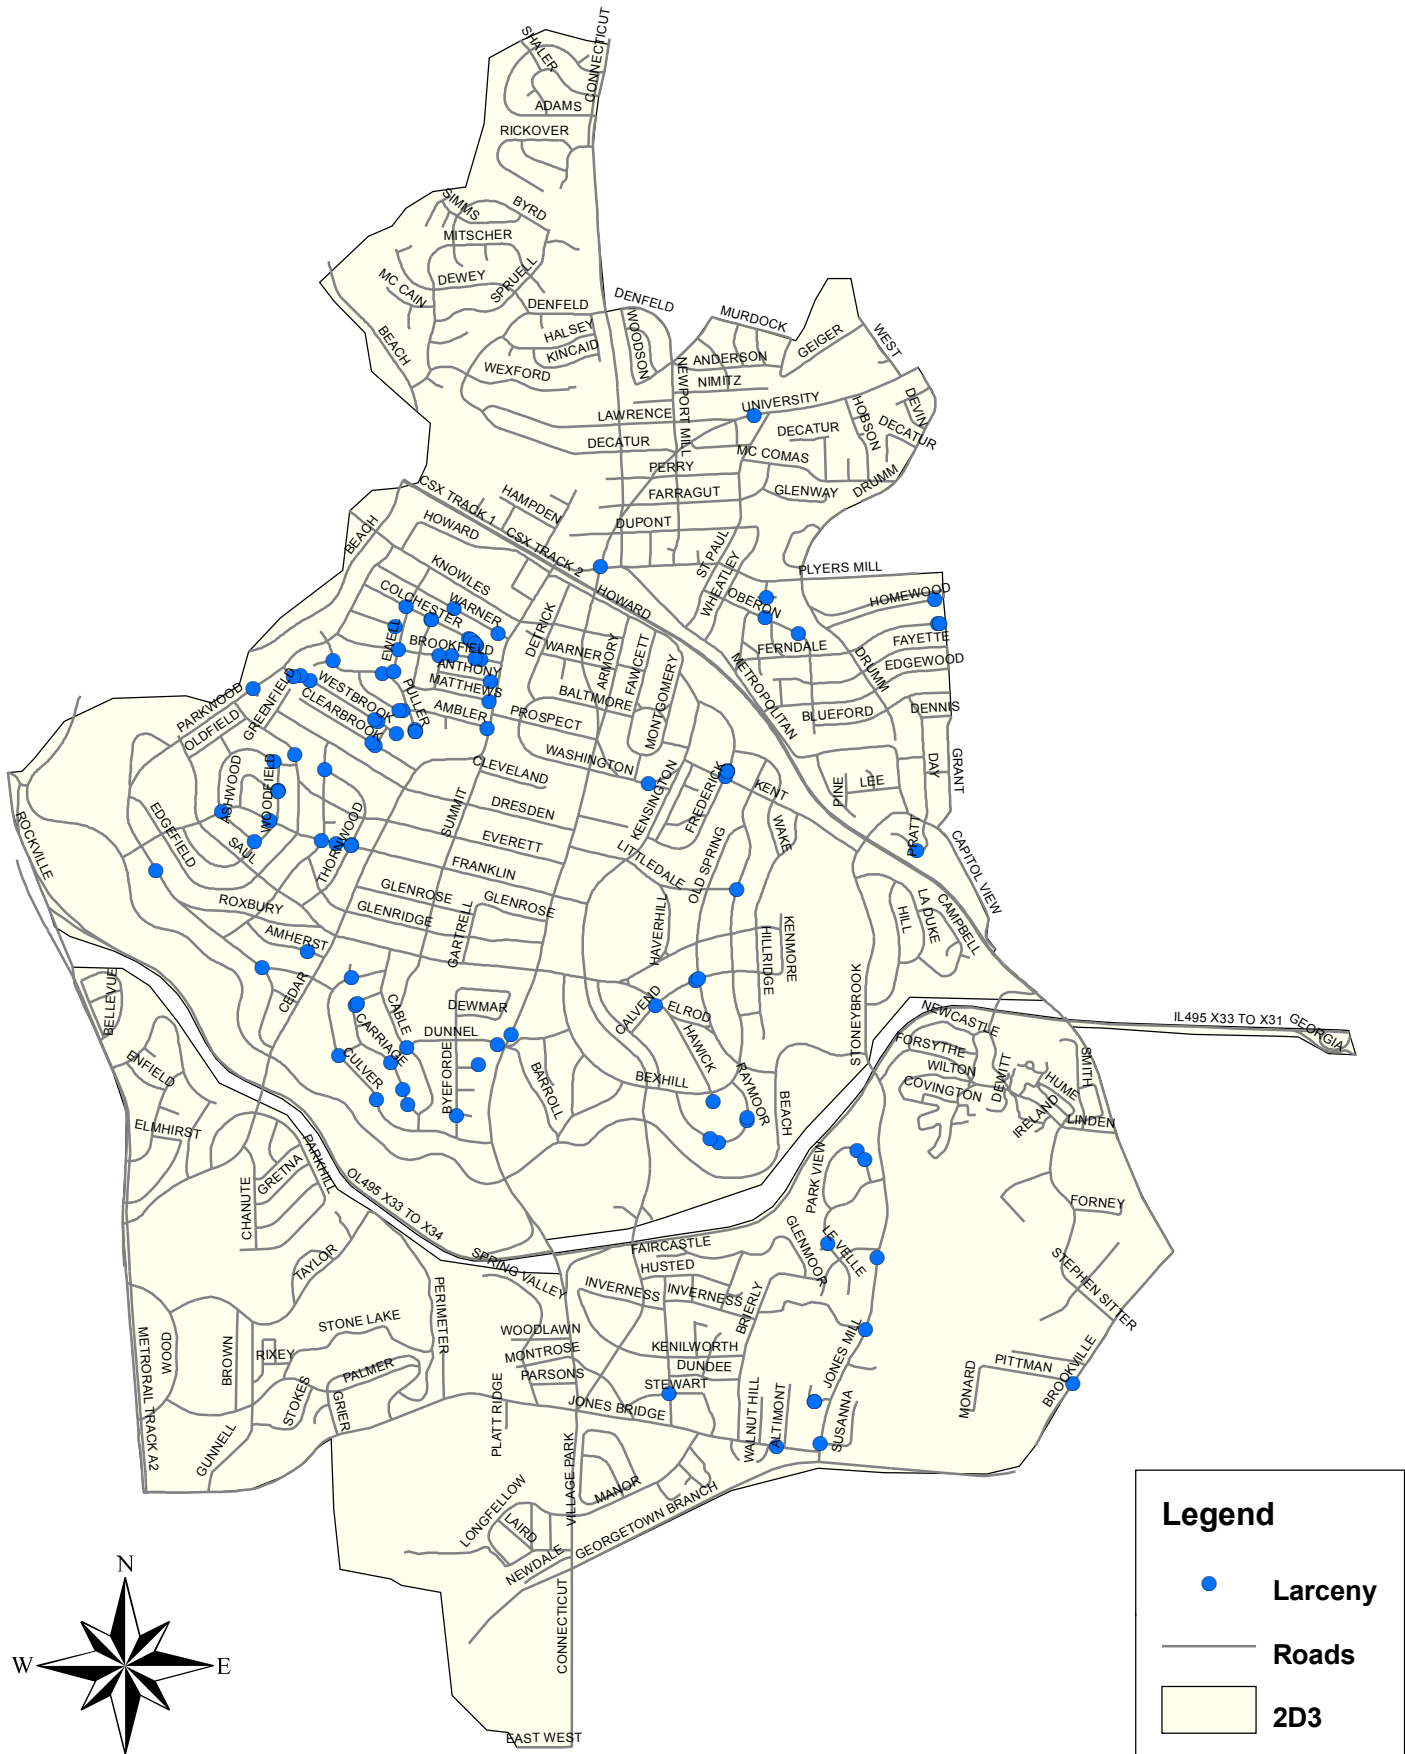

# Larcenies from Vehicles in the D3 Beat since September 1st

Created By: Crime Analysis Section  
11/16/07

Note, the data used to create this map came from the Crime Analysis Section's Tactical Database, which is not the Department's official source of data.